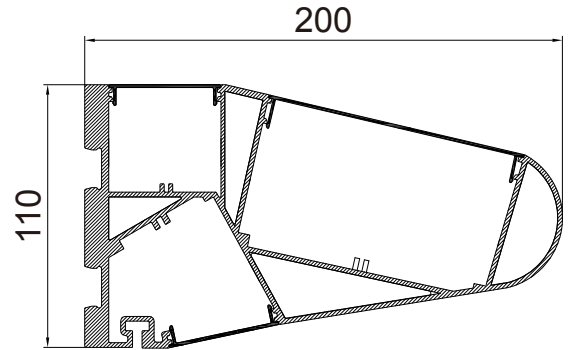

Color 

Unit: mm

Features:

1. Model: HL-A009
2. Material: AL6063+PC
3. Surface: Anodized/Painting
4. Lighting source width: 22mm
5. Length: 4m/max
6. Installation: For Hotel, Home lighting, for example vip nursing room / vip business room etc.